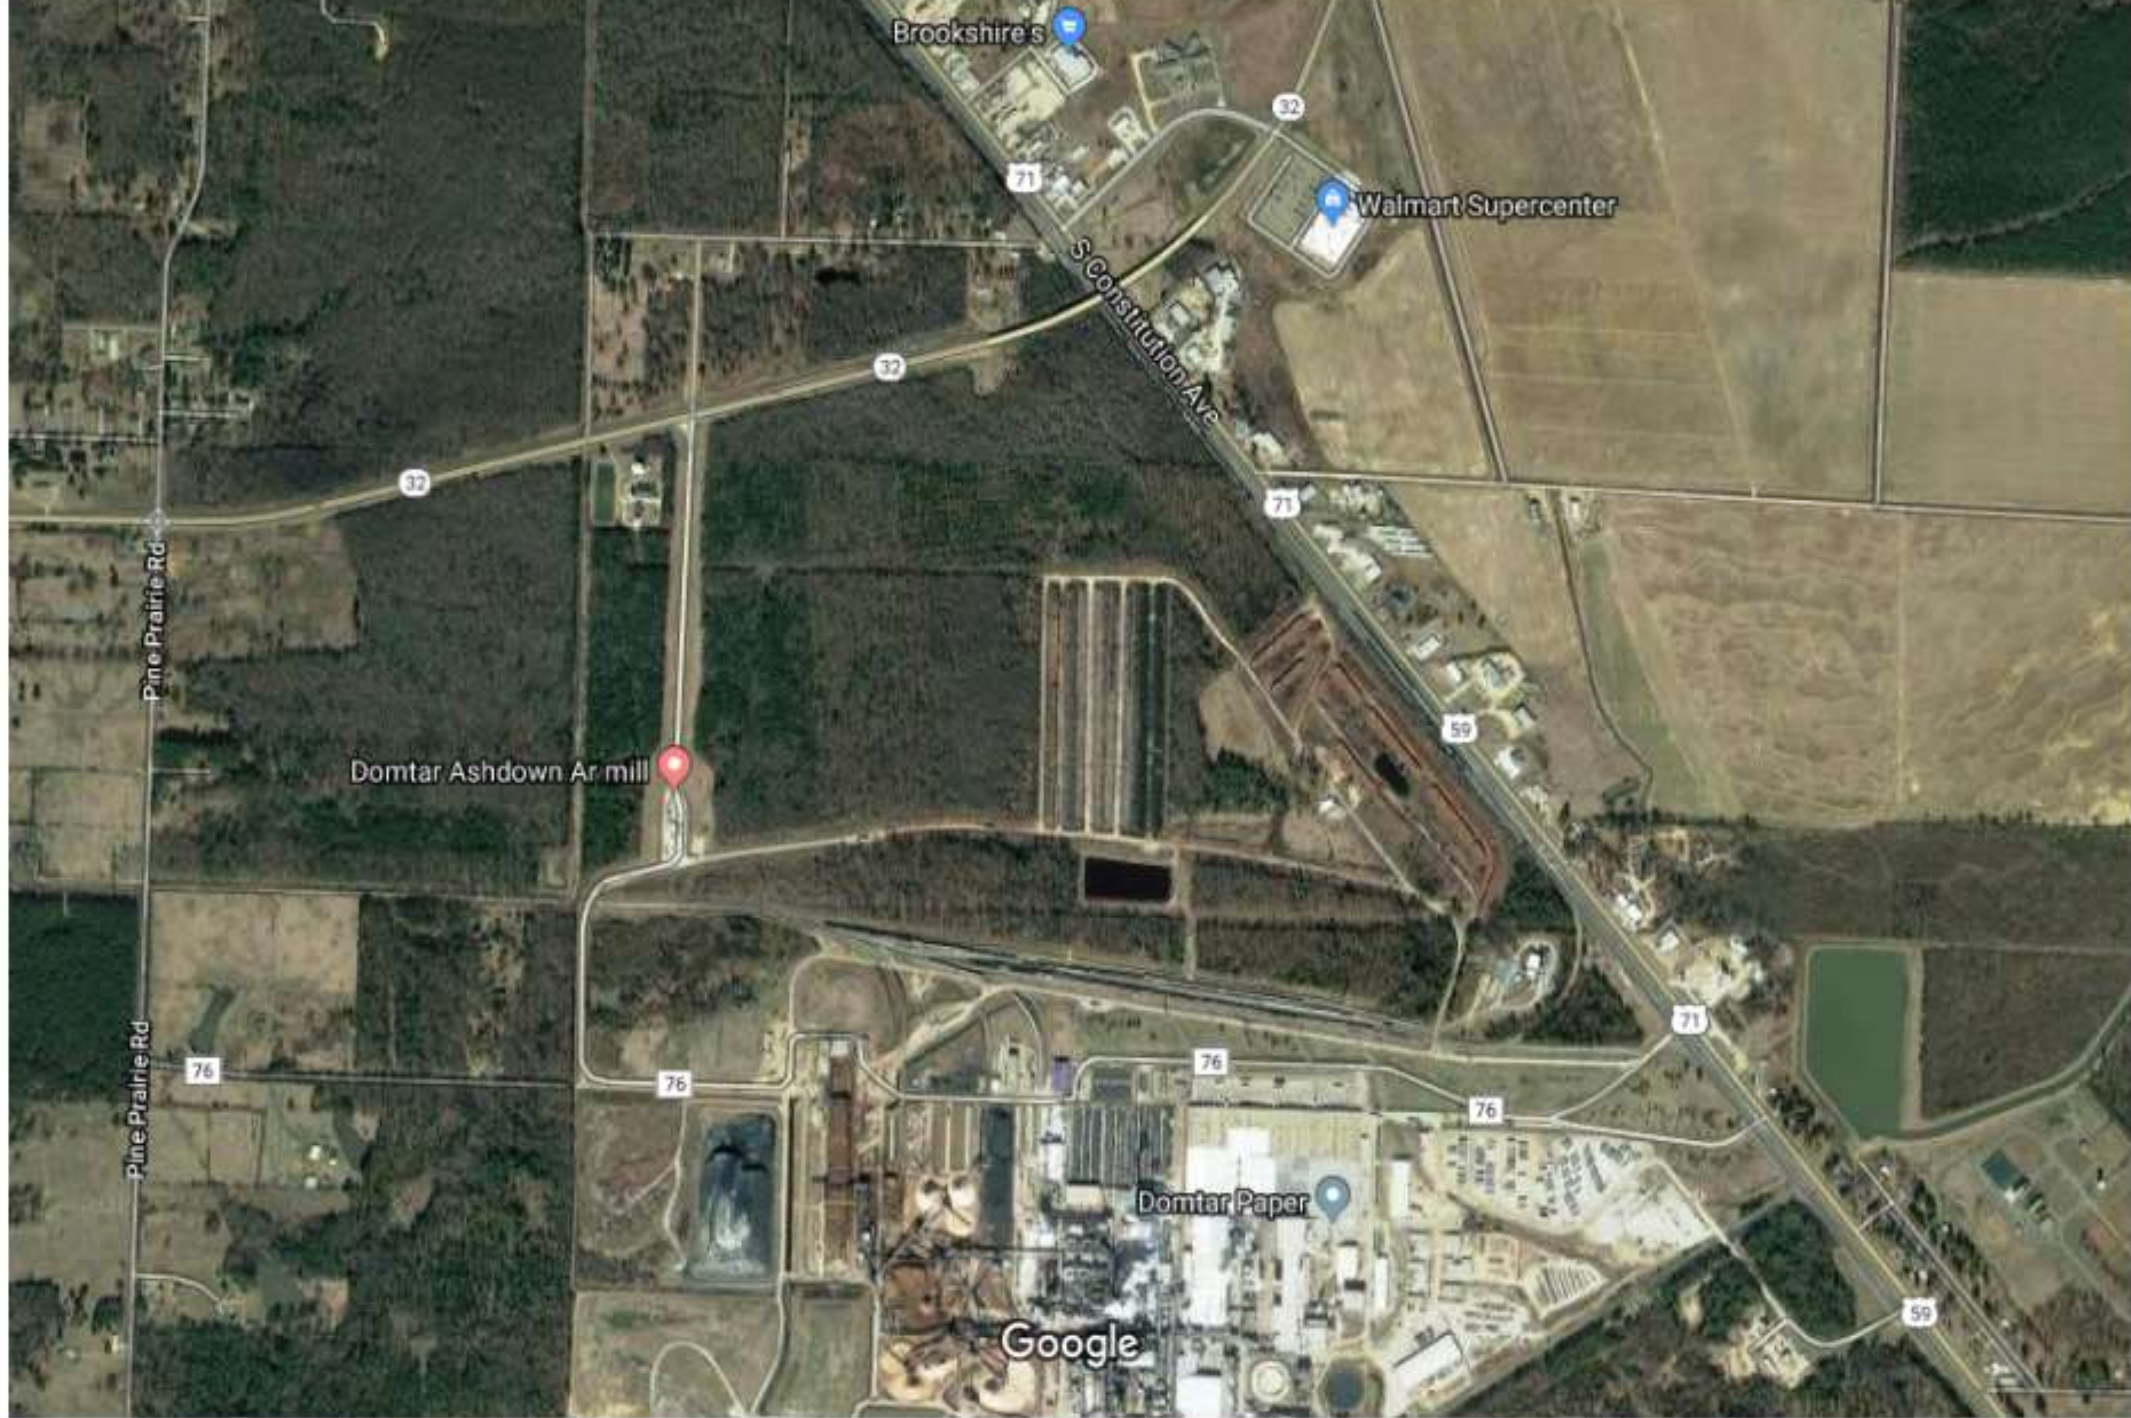

LITTLE RIVER

INTERMODAL
LOGISTICS PARK

Brookshire's

32

71

Walmart Supercenter

32

S Constitution Ave

76

76

Domtar Paper

Google

59

Intermodal Park

Port Intermodal

Transload Facility

Transload Facility

Transload Facility

Union Pacific Railroad

UPRR Premier Rail / Truck Transload Facilities 250 Mile Radius from Ashdown

BNSF
Railroad

BNSF Premier Transload Facilities

Kansas City Southern Railroad

Location
Location
Location!

port intermodal.jpg

domtar personal.jpg

domtar sign.jpg

Show all