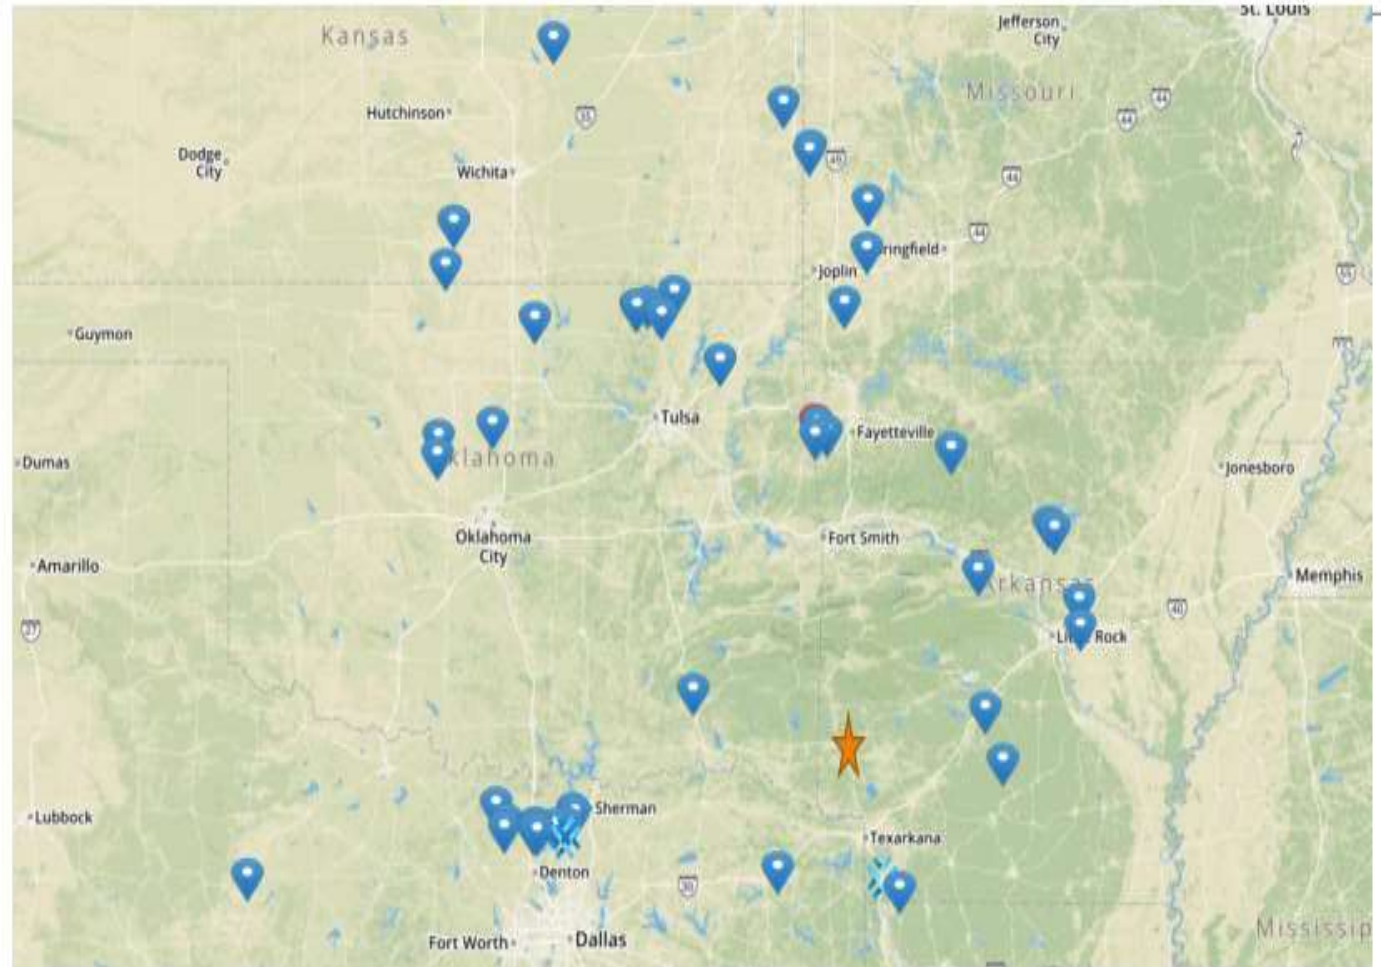

LITTLE RIVER

INTERMODAL
LOGISTICS PARK

Brookshire's

32

71

Walmart Supercenter

32

S Constitution Ave

Transload Facility

Transload Facility

Union Pacific Railroad

UPRR Premier Rail / Truck Transload Facilities 250 Mile Radius from Ashdown

BNSF
Railroad

BNSF Premier Transload Facilities

Kansas City Southern Railroad

Location
Location
Location!

port intermodal.jpg

domtar personal.jpg

domtar sign.jpg

Show all