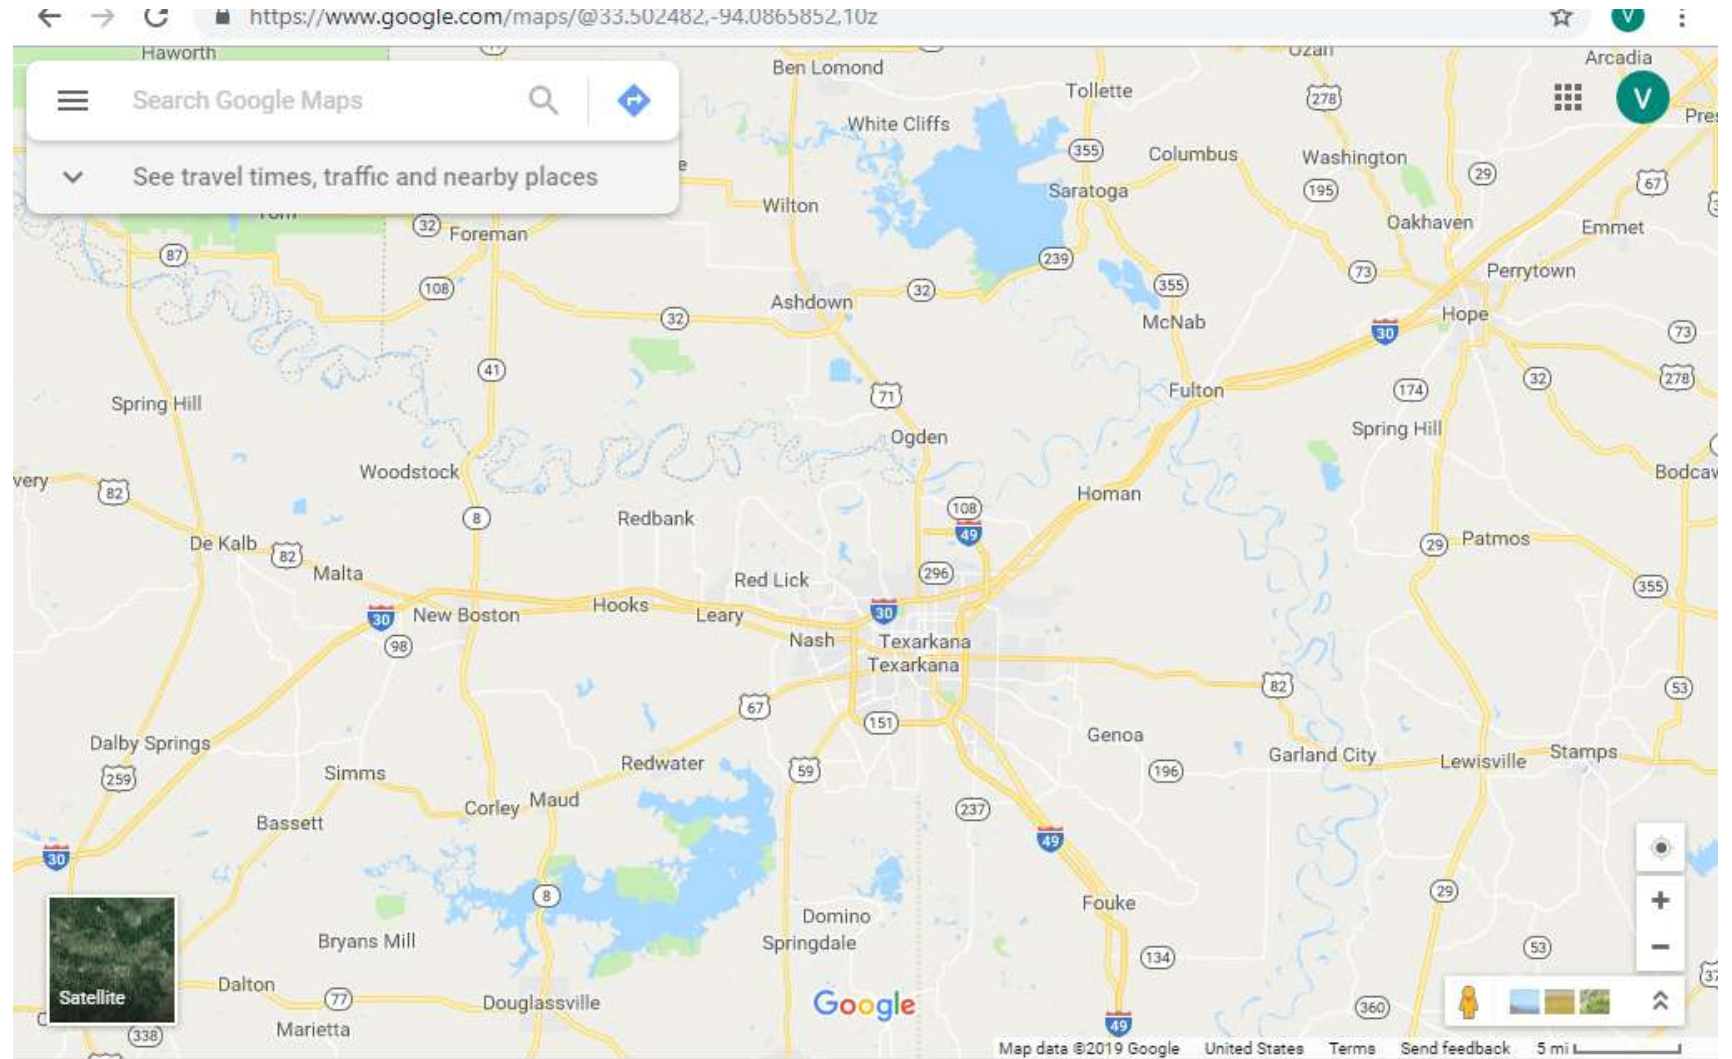

LITTLE RIVER

INTERMODAL
LOGISTICS PARK

Brookshire's

32

71

Walmart Supercenter

32

S Constitution Ave

Location
Location
Location!

port intermodal.jpg

domtar personal.jpg

domtar sign.jpg

Show all