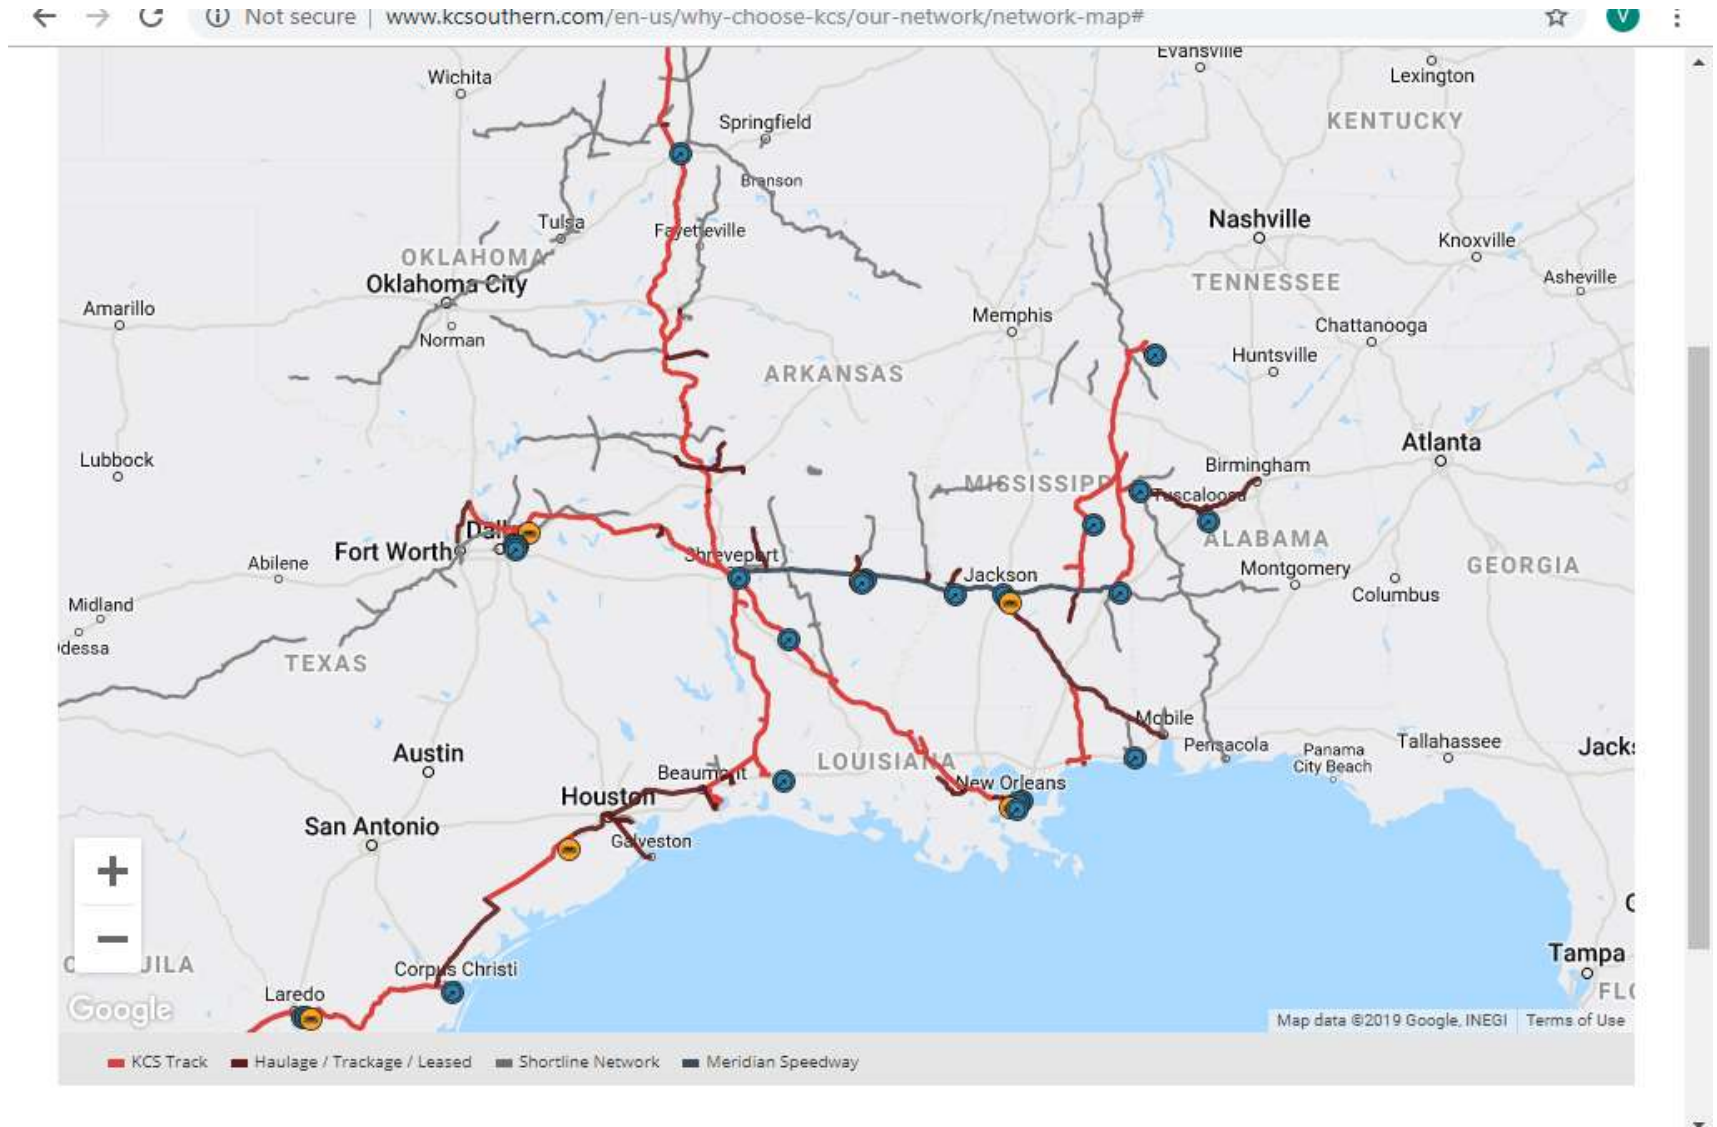

LITTLE RIVER

INTERMODAL
LOGISTICS PARK

Brookshire's

32

71

Walmart Supercenter

32

S Constitution Ave

Transload Facility

Transload Facility

Union Pacific Railroad

UPRR Premier Rail / Truck Transload Facilities 250 Mile Radius from Ashdown

BNSF
Railroad

BNSF Premier Transload Facilities

Kansas City Southern Railroad

Location
Location
Location!

port intermodal.jpg

domtar personal.jpg

domtar sign.jpg

Show all